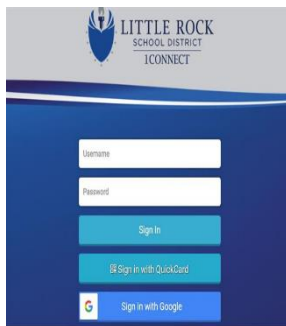

How to Sign Into Chromebooks

Students must use their LRSD Google Accounts to Login to their Chromebooks

Username – 123456@students.lrsd.org
(6 digit Student ID#) @students.lrsd.org

Password – YYYYMMDDC – 20040829T
Birthdate: 4-digit year, 2-digit month, 2-digit day + First Initial (as a Capital Letter)

If you do not know your child's 6 digit Student ID# contact their school.

Students: How to Login to Schoology

1. Start at <http://myclasslink.com/lrsd>
2. Login
  - a. Username: student ID
  - b. Password: birthday and the first initial of first name capitalized in this order: (YYYYMMDDJ)

Login example

Ex. John Smith student ID 123456

Ex. John Smith birthday 5/13/2019 password would be 20190513J

3. Click on the Schoology App.

Click [here](#) for a video tutorial of logging into Schoology.

If you don't see the Schoology app, add it to your library click on the + beside Little Rock SD on the top left of your screen.