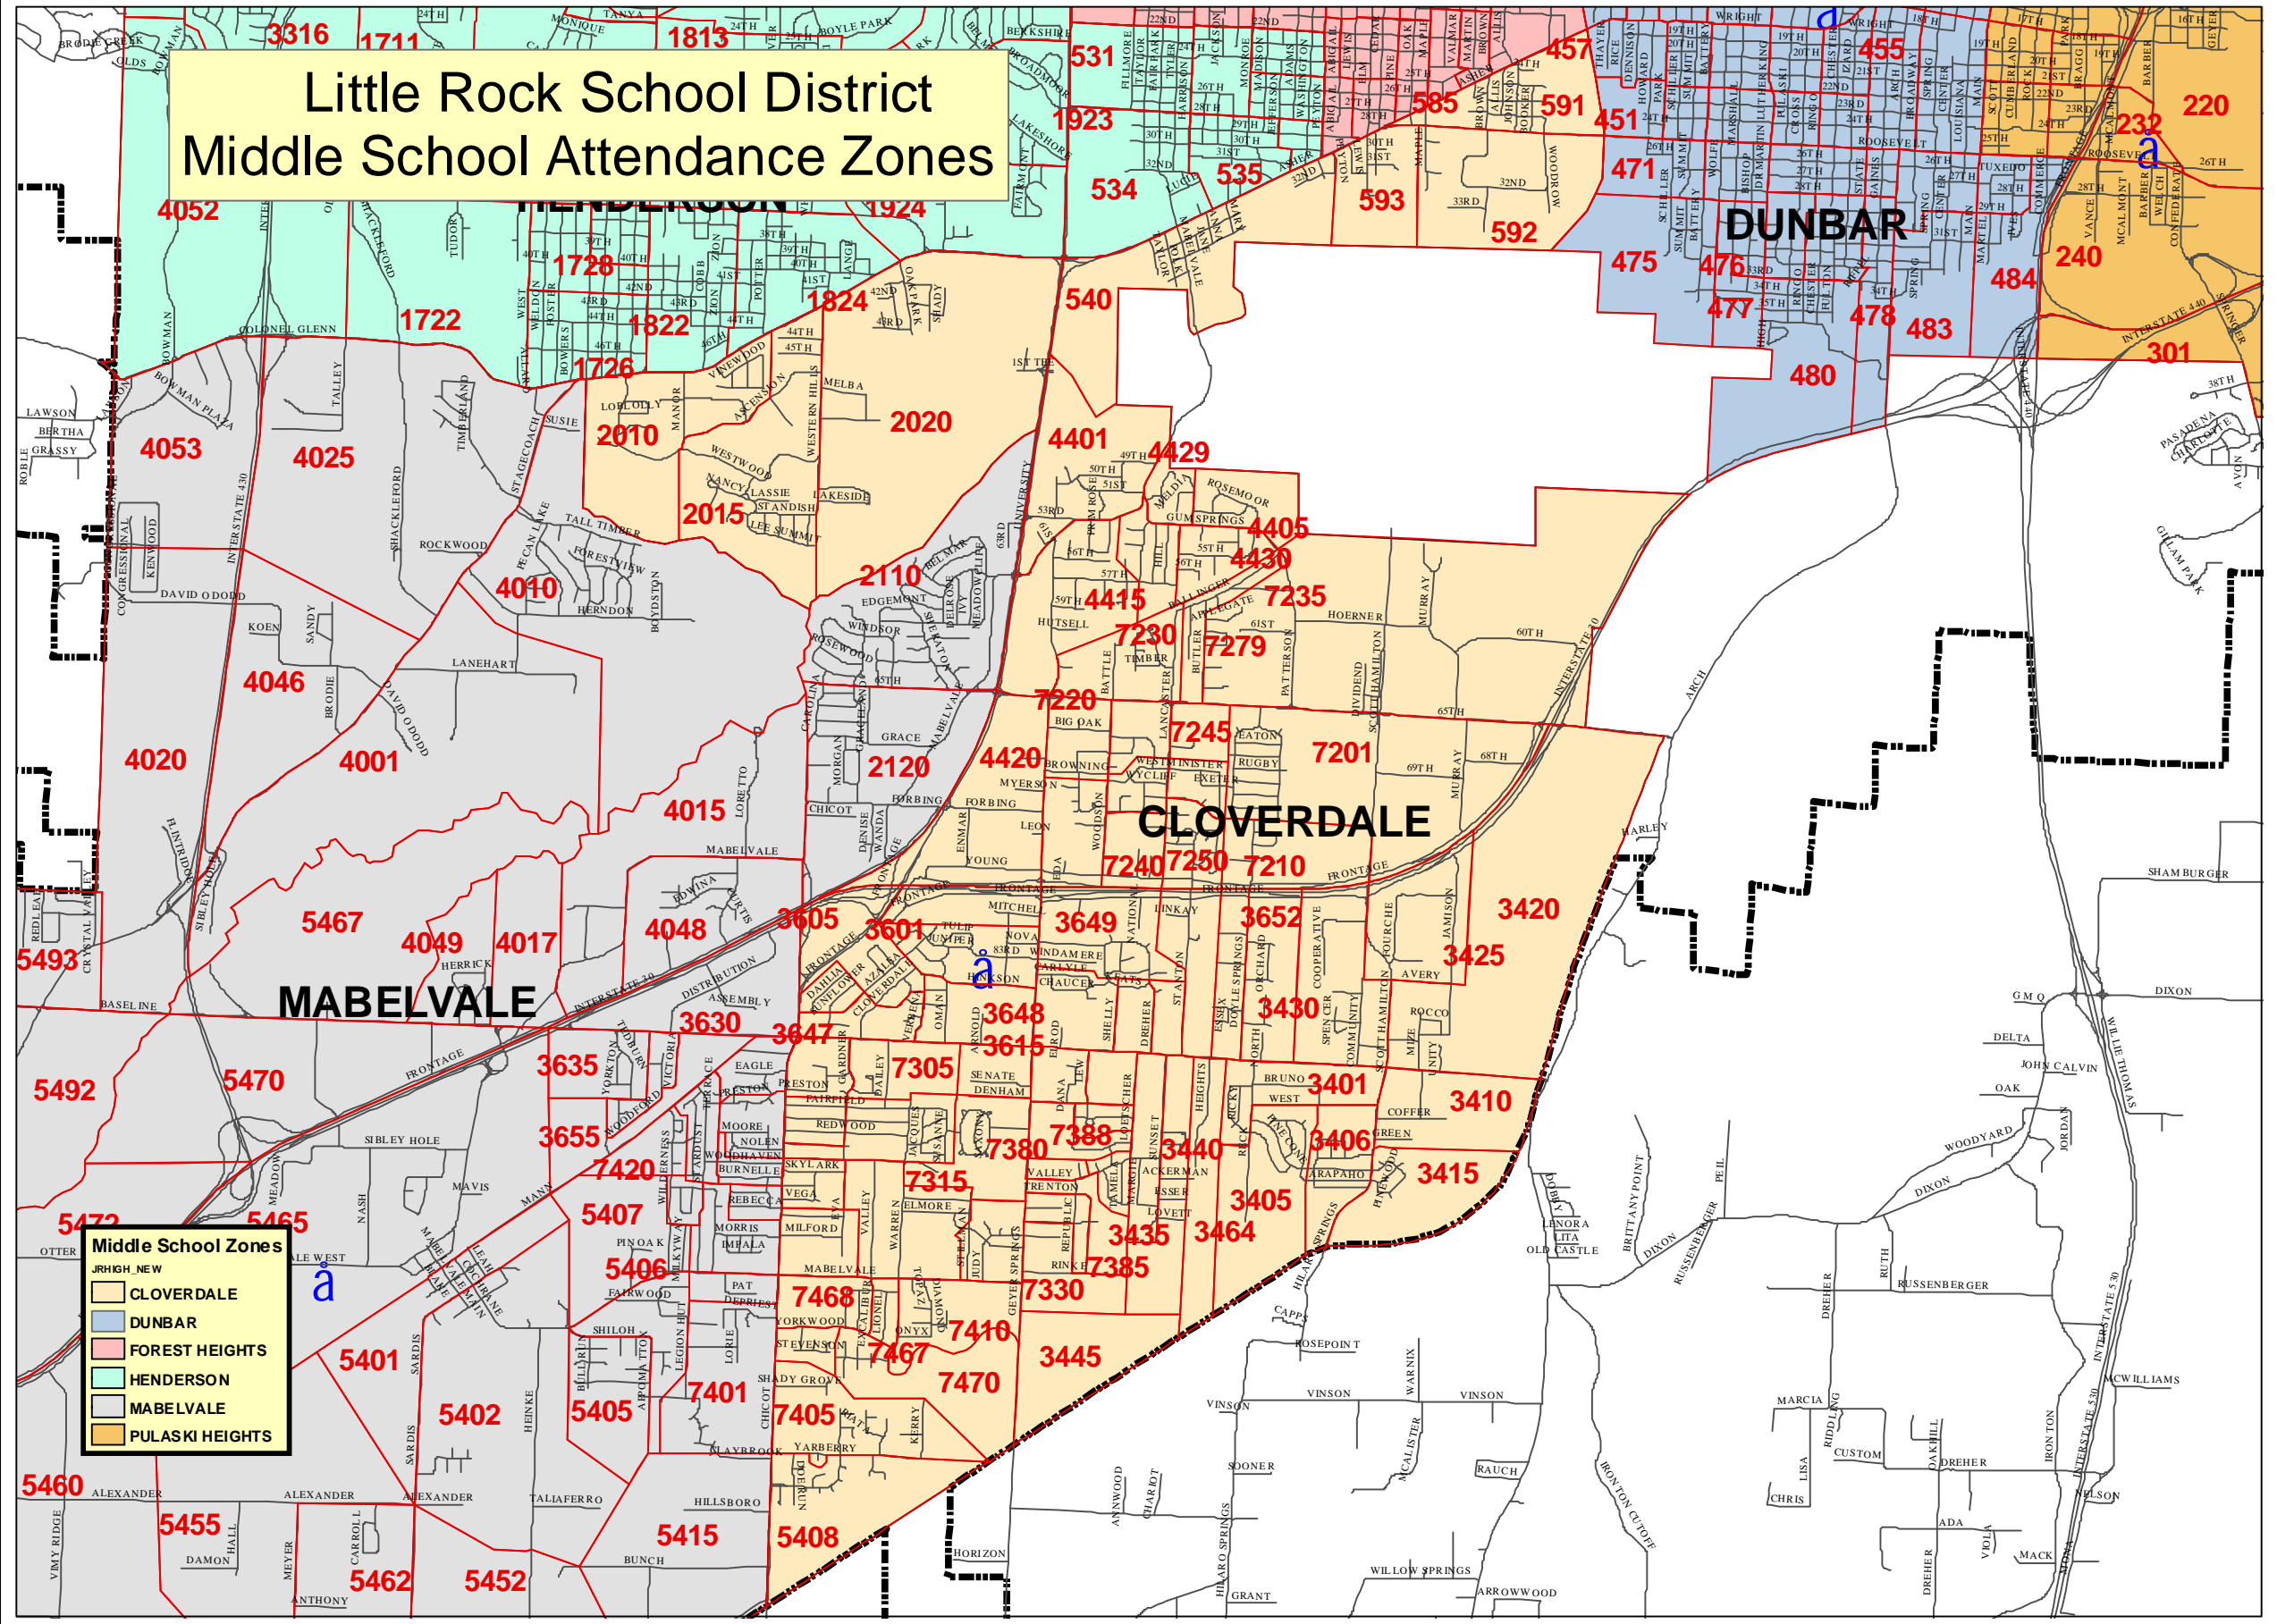

Little Rock School District Middle School Attendance Zones

Middle School Zones

JRHIGH_NEW

- CLOVERDALE
- DUNBAR
- FOREST HEIGHTS
- HENDERSON
- MABELVALE
- PULASKI HEIGHTS

5

Page 1 of 1

The data contained herein was compiled from various sources for the use of the Little Rock School District. It is not intended to be used for any other purpose. The Little Rock School District is not responsible for any errors or omissions. The user assumes all liability for any use of the data. The data is provided as is. No warranty is made. The user assumes all liability for any use of the data. The data is provided as is. No warranty is made. The user assumes all liability for any use of the data.