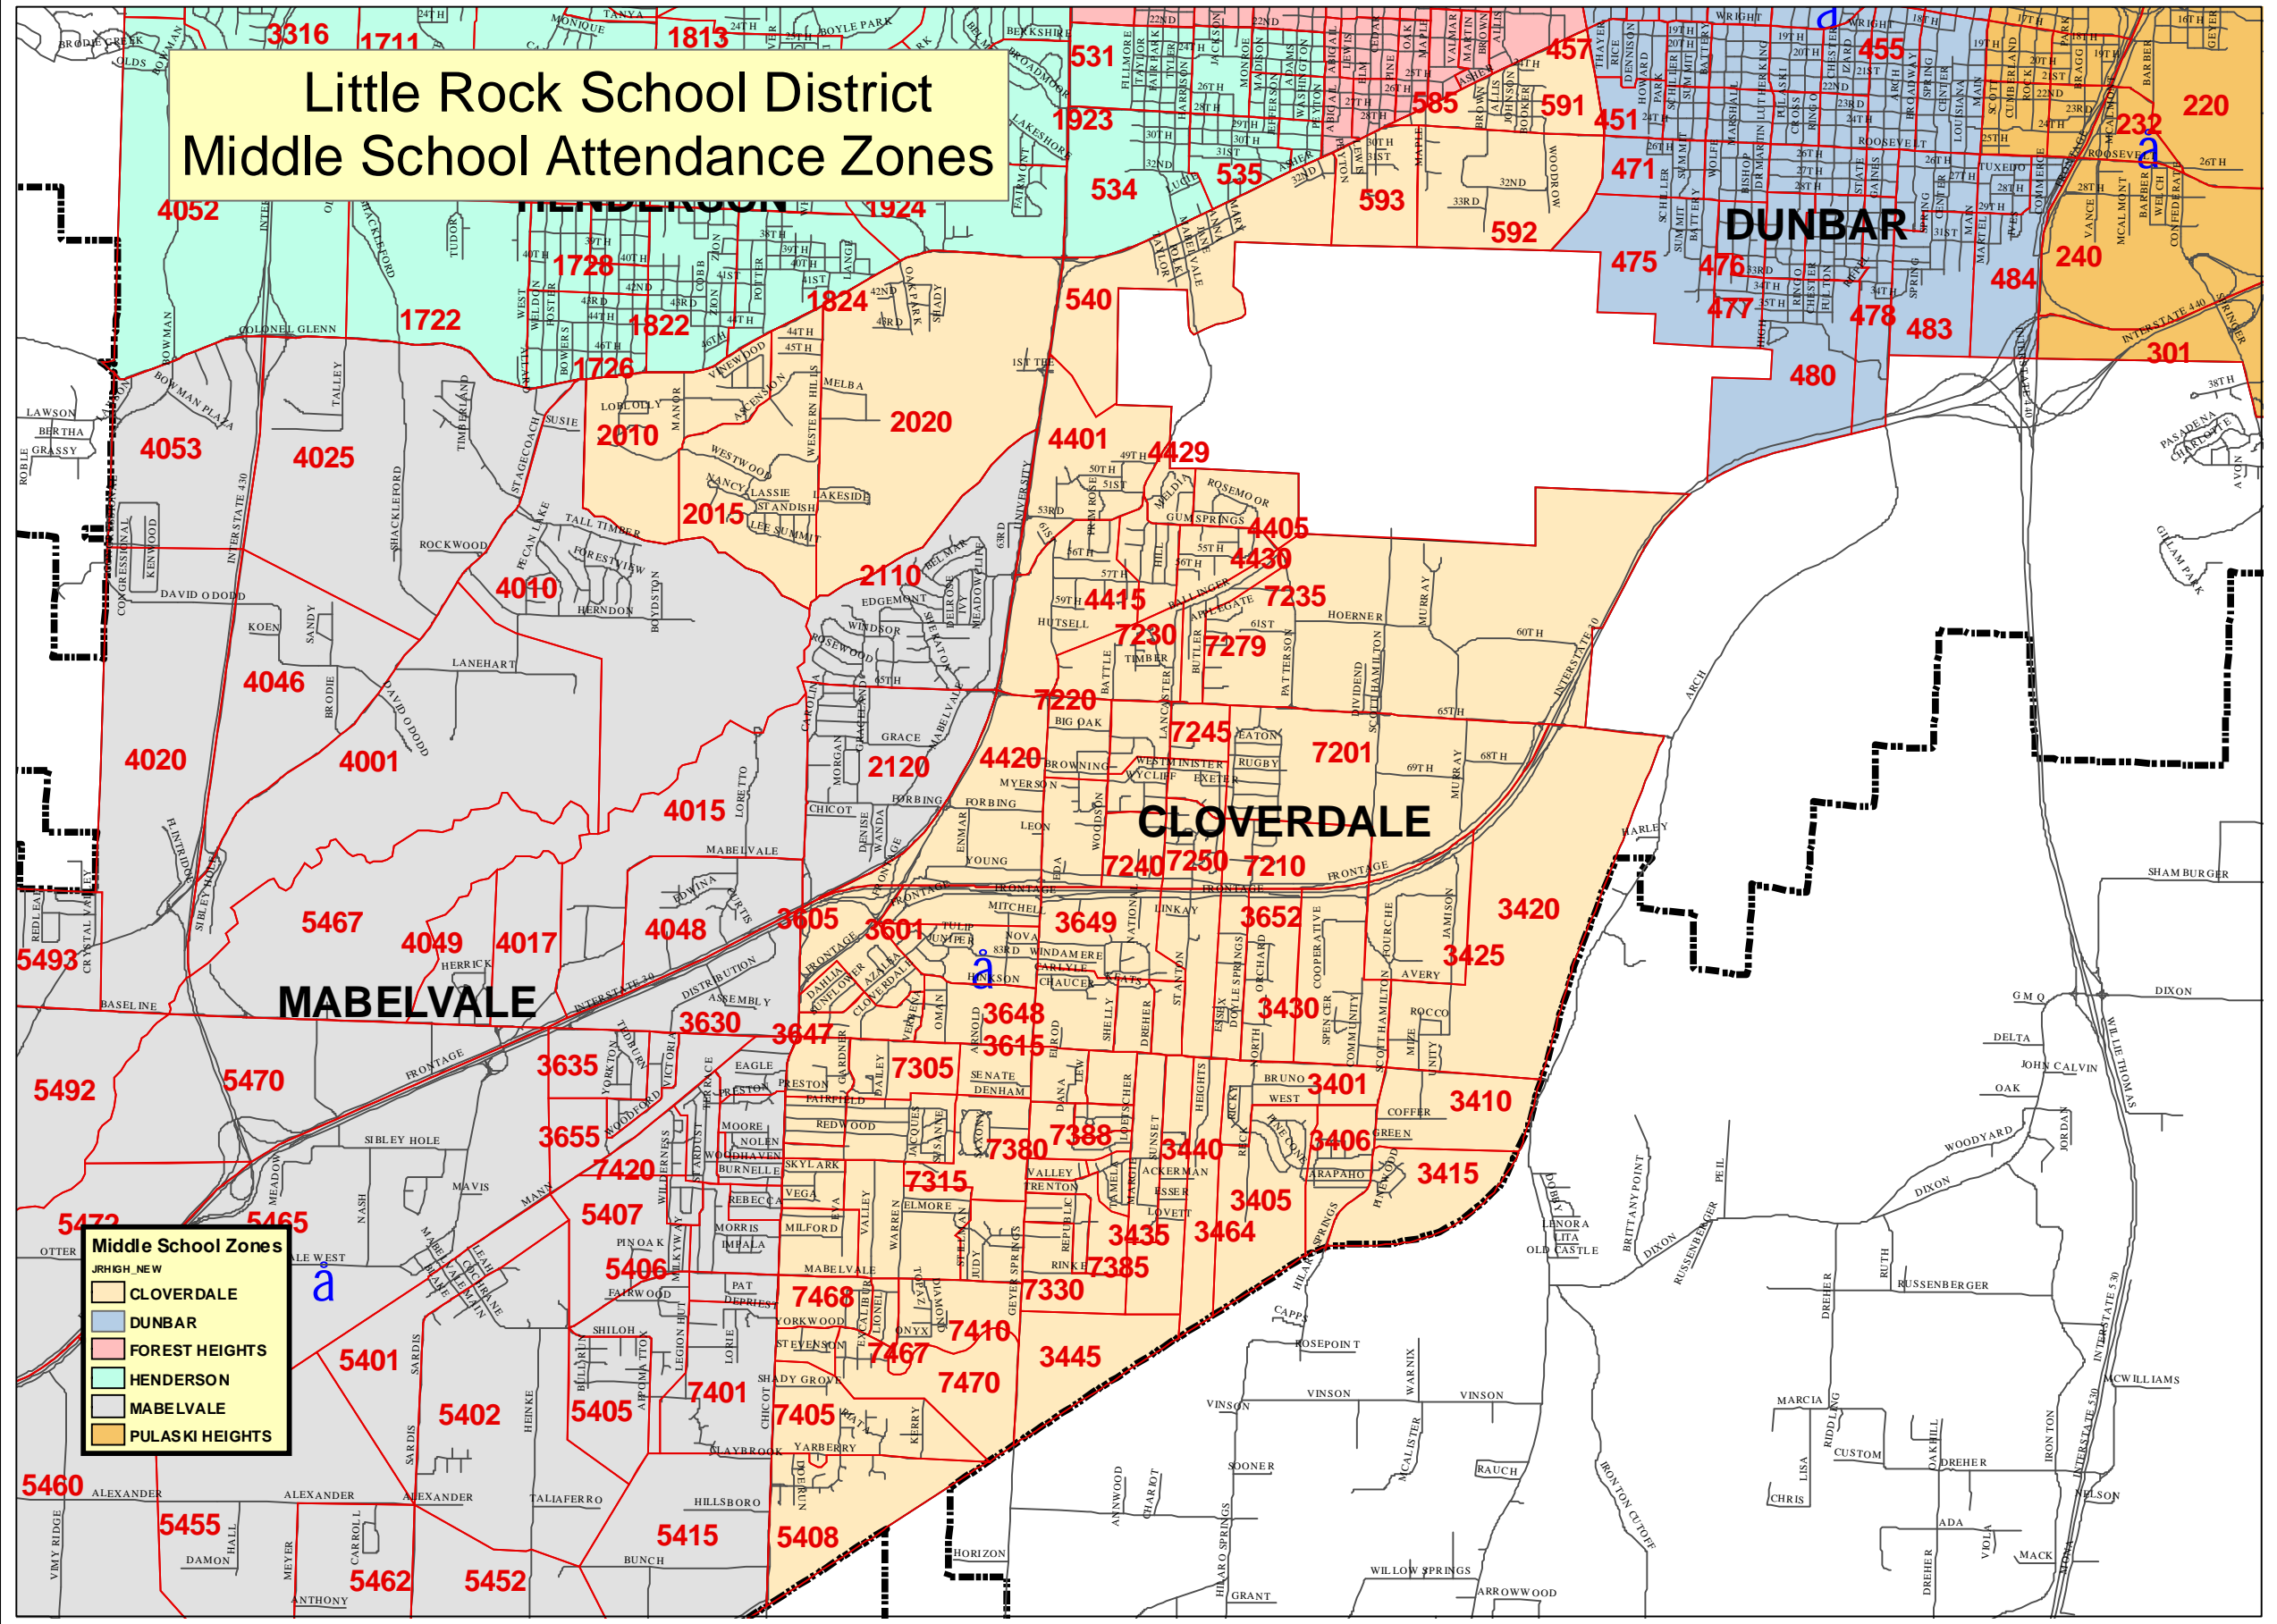

Little Rock School District Middle School Attendance Zones

Middle School Zones

- CLOVERDALE
- DUNBAR
- FOREST HEIGHTS
- HENDERSON
- MABELVALE
- PULASKI HEIGHTS

5

Page 1 of 1

The data contained herein was compiled from various sources for the use of the Little Rock School District. It is not intended to be used for any other purpose. The Little Rock School District is not responsible for any errors or omissions in this data. The user assumes all liability for any use of this data. The data is provided as is, without any warranty, express or implied.